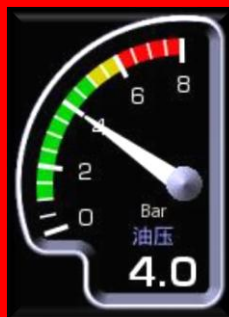

INTEGRA

YOUR GLASS COCKPIT SOLUTION

THE CHINESE DRAGON COME!

TL ELEKTRONIC Inc.

For most of us Europeans and people living on the American continent, the Chinese characters are beautiful, but absolutely not understandable.

We are the first manufacturer in the world, who has been offered since 2013 the Chinese language in our Integra Glass Cockpit for the rapidly growing Chinese market.

我会 汉语

The Chinese language mutation is an option under further conditions. Please contact us, whether you want to use it.

MAKES YOUR FLYING SAFER

www.tl-elektronik.com